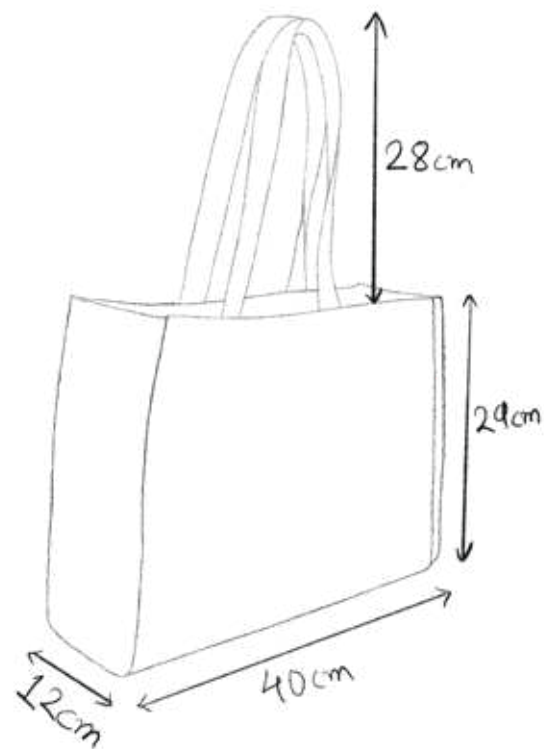

Yarn Feeder

Zipper Pocket

Duffle Bag / Seesack  
Code: 12811

10 Interchangeable  
Circular Needle Pockets

2 Accessory Pockets

Tote Bag / Tragetasche  
Code: 12812

Accommodates about 600 grams  
of Yarn + 1 Knitting/Crochet Project