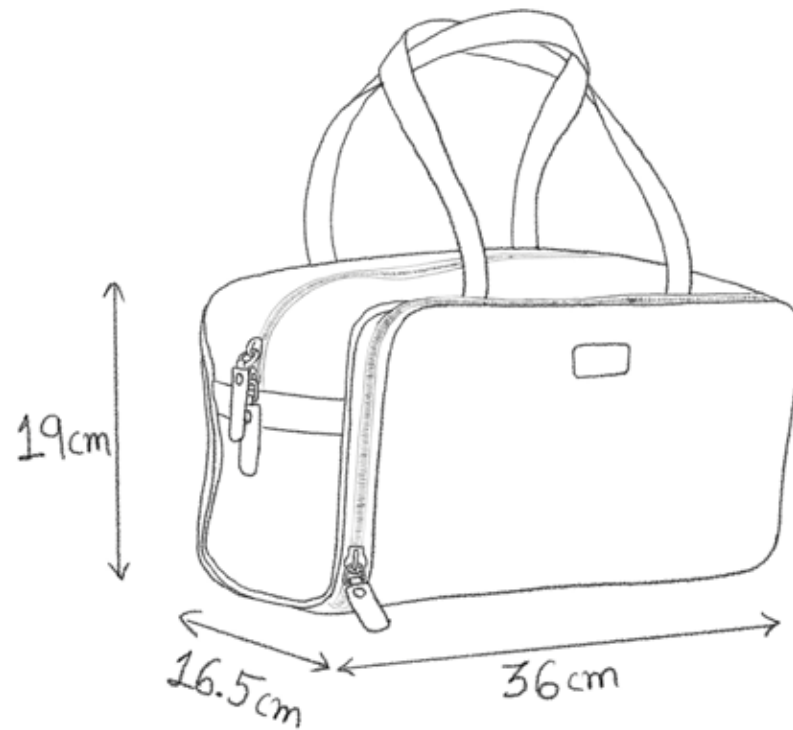

Duffle Bag / Seesack
Code: 12811

10 Interchangeable
Circular Needle Pockets

2 Accessory Pockets