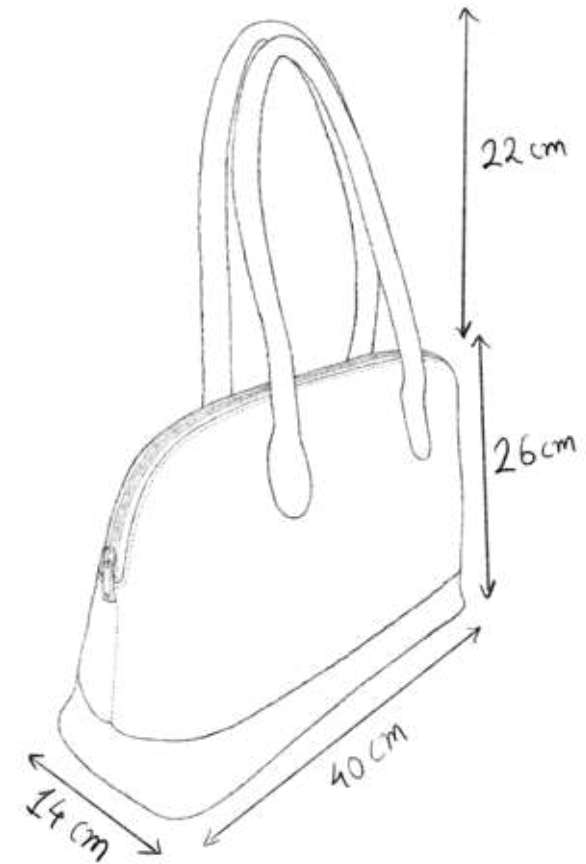

Shoulder Bag / Schultertasche
Code: 12813