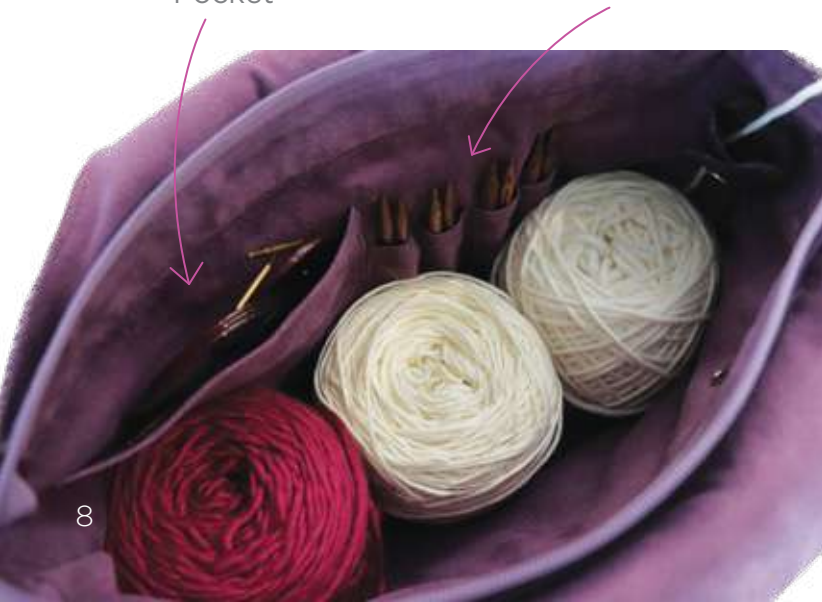

# Snug Collection / Gemütliche Sammlung

Wrist Bag / Handgelenktasche  
Code: 12810

Accessory  
Pocket

5 Interchangeable  
Circular Needle Pockets

Accommodates about  
300 grams of Yarn  
+ 1 Knitting/Crochet Project